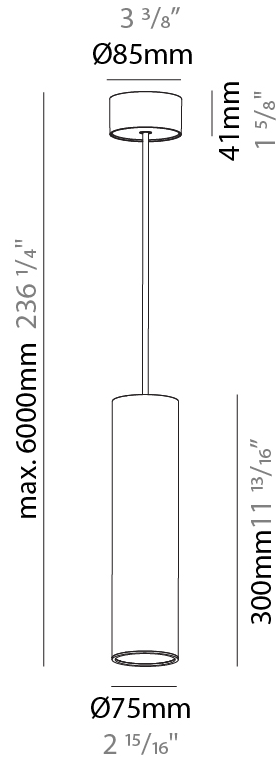

GENERAL

Series: Hangover
Subseries: Hangover Monopoint Surface Canopy
Brand: Prolicht
Division: Architectural
Mounting Type: Suspension
Mounting Location: Ceiling
Subcategory: Pendant

PHYSICAL

Shape: Cylinder
Diameter (mm): 75
Diameter (in): 2 15/16
Height (mm): 300
Height (in): 11 13/16
Max. Overall Height (mm): 2300
Max. Overall Height (in): 90 9/16
Light Distribution: Downlight
Diffuser: Shine Ring 0-6
Fixture Finish: SSR / BKV / CWI / CRY / HAB / UFT / ITA / RUA / FTG / MYG / LOD / PUS / FRO / FUP / KIA / POP / BLS / SPG / MEY / GOH / GUM / CHC / COM / ABZ / JAG / OBR / MOS / ROR
Fixture Material: Aluminum
Cable Details: 2000mm / 6000mm Cable in White / Black / Orange / Red

ELECTRICAL

Lamp Type: LED (Zhaga Standard)
Input Wattage (W): 10.9
Total Output Wattage (W): 9
Dimming: Non-Dimmable
Driver Included: Yes
Driver Location: Integrated
Driver Type: Constant Current
Driver Class: Class 2
Housing: ENCP3
Input Voltage (V): 120
Constant Current (MA): 500
Upon Request: Remote: 0-10Vdc dimming / Phase dimming 120Vac

LED

Number of LEDs: 1
Color Temperature (°K): 2700 / 3000 / 4000
Max. Delivered Lumen (lm): 923
CRI: >90 CRI
Efficiency (%): 86
Lamp Life (hrs): 50000

OPTICAL

Reflector: 18 / 36 / 52

RATINGS AND CERTIFICATIONS

Certified By: Certified for North American Standards
IP rating: IP20